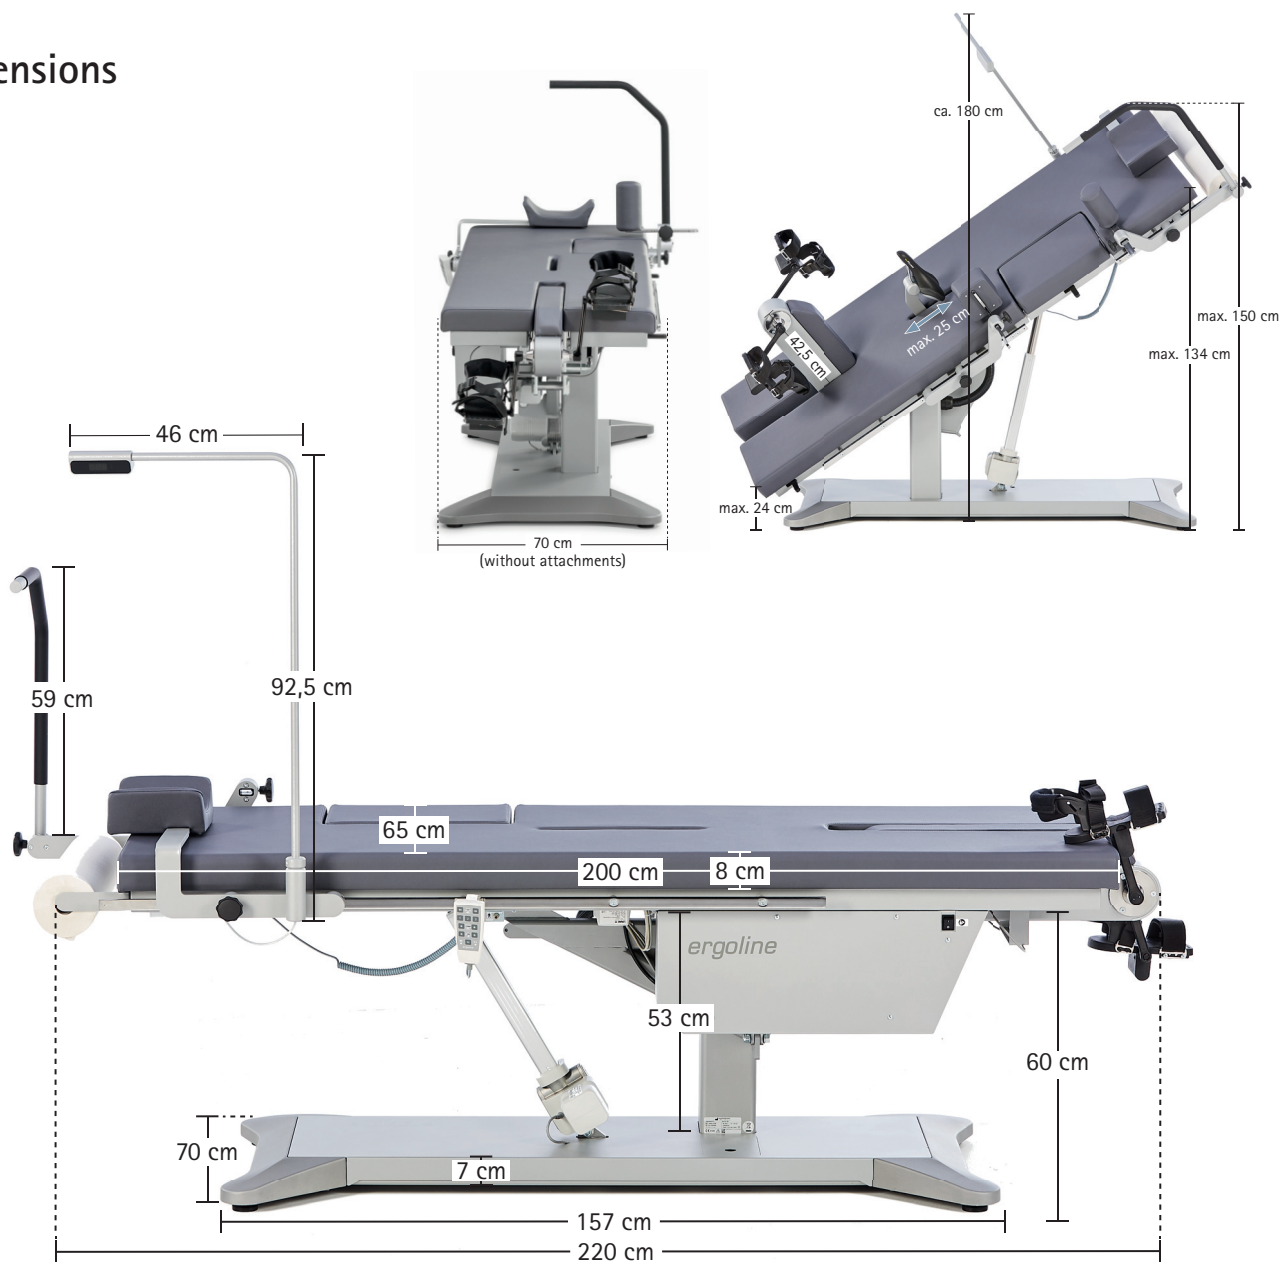

## ergoselect 12 – Technical Specifications

Reclining ergometer		ergoselect 12			
Adjustment of couch surface (tilt/incline)	0 – 45° each, continuous, motor-driven via remote control, 3 positions user-programmable				
Seat adjustment	continuous, motor-driven via remote control				
Remote control, cable/wireless	● / ○				
Couch surface	200 cm x 65 cm				
Couch height (examination couch)	73 cm				
Upholstery fabric	easy-care, abrasion-resistant, antimicrobial, antibacterial acc. to JIS Z 2801, disinfectant-resistant, fulfills requirements of German Medical Devices Act (MPG) acc. to DIN EN ISO 10993-5, -10				
Patient weight (max.)	200 kg				
Emergency lowering by power failure	integrated rechargeable batteries, lowering to resting position with emergency button				
Brake unit					
Brake system	computer-controlled eddy current brake				
Drive	special multi-stage belt technology (no slippage, low wear)				
Load	6 – 450 watts (1000 watts optional), speed-independent				
Accuracy	to DIN VDE 0750-238				
Speed range	30 – 130 rpm				
Control terminal	Type "D"	Type "M"	Type "P"	Type "T"	
Integrated/on separate stand	● / –	– / ○	– / ○	– / ○	
Display, numeric	–	load, speed (rpm), time, blood pressure (LCD)		7" color display	
Display, graphic (e.g., load or pulse curve)	–	–	–	●	
Patient display	–	speed with target range, swiveling			
Keyboard	–	–	membrane keyboard	Touch keyboard	
Exercise test protocols					
User programmable	–	–	10	10	
Manual load control	–	–	●	●	
Training protocols					
User programmable	–	–	–	10	
Preprogrammed performance tests	–	–	–	3	
Expansion options					
Automatic blood pressure measurement	○	○	○	○	
Interfaces					
Digital (RS-232, USB)/Bluetooth/WiFi	● / ○ / ○				
Dimensions and weight					
Reclining ergometer			Reclining ergometer with packaging		
Length: 220 cm			Length: 230 cm		
Width: 90 cm (with attachments)			Width: 98 cm		
Height: 180 cm (max.)			Height: 110 cm		
Weight: approx. 255 kg			Weight: approx. 295 kg		
Miscellaneous					
Power supply	100 – 240 VAC / 50 – 60 Hz / 200 VA max.				